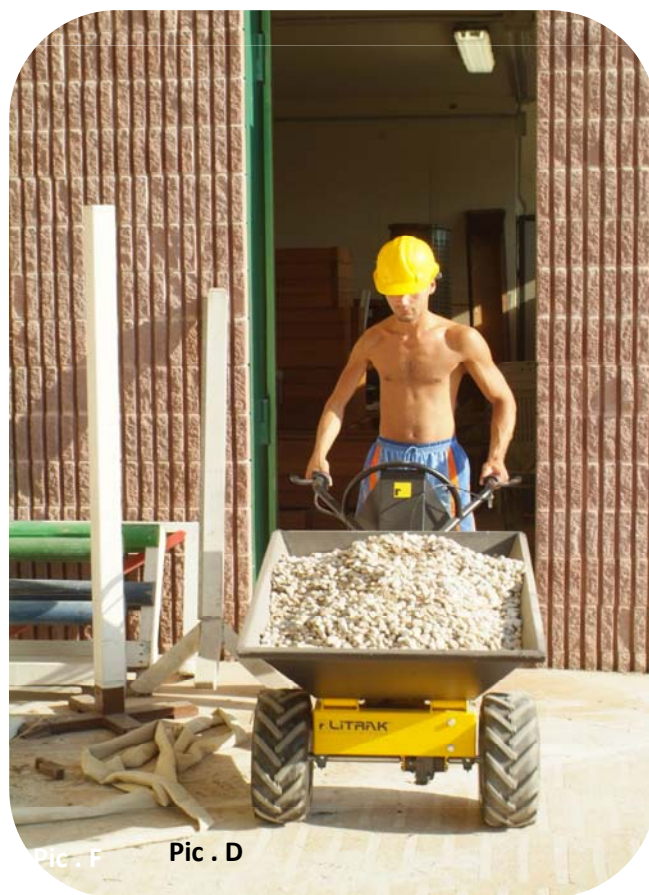

Pictures	Part Number	Descriptions	
#	DC500	3 wheels Electric Dump Truck 500Kg Cap complete with 180L Skip	____
#	DC500REN	3 wheels Electric Dump Truck 500Kg Cap c/s Skip - Rental Model	____
#	DC500S180	Sparepart ... Skip - 180 Liter capacity	____
#	DC500S250	Options ... Skip - 250 Liter capacity	____
#	DC500PLAT	Options ... Platform Lifting Actuator	____
#	DC500PLOU	Options ... Plough	____
-	DC500COUP	Options ... Coupling	____

All prices/specifications subject to change without notice