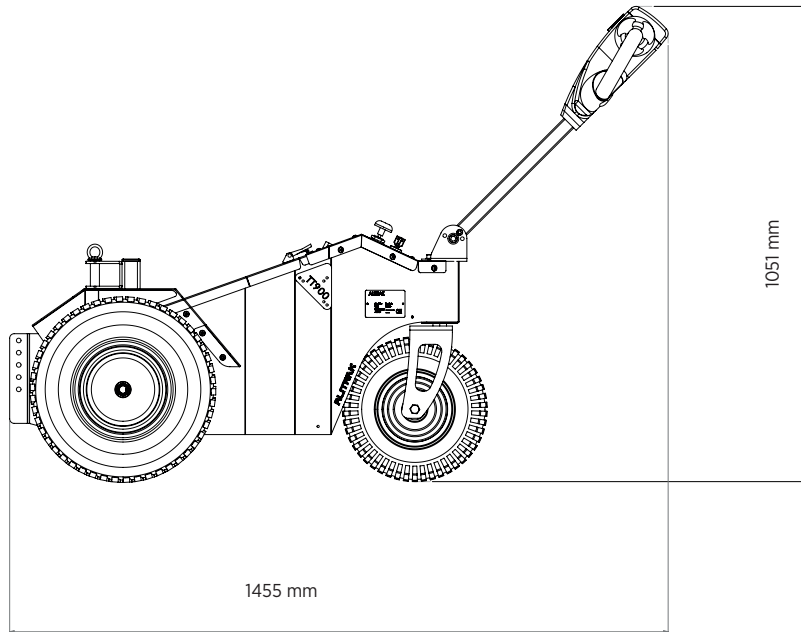

The Tug Trak reduces the manual effort required to perform repetitive tasks thereby improving productivity and reducing the chance of work related injuries.

The TT-900 has a pulling and pushing capacity of 3000kgs and a loading capacity of 300kgs.

410 x 166 mm

24/7 Sales & Service Agent

1300 763 444

www.spacepac.com.au

ZERO EMISSIONS

Made in Europe

- Adjustable height handle to suit all operators
- Folding handle to reduce transport size and costs.
- The TT-900 is easily manoeuvred and can be used on uneven terrain
- The design allows for pushing or pulling and comes with a standard centre connection post
- With the addition of the optional front pin attachment, trailer ball accessory or the waste container connector, the TT-900 can handle many tasks.
- Other options are solid, non-marking tires and Flashing Safety Lights.

PERFORMANCE

Pulling Capacity onplane	3 Tonnes (On Castors) 12 Tonnes (On Rails)
Loading capacity	300 kg
Motor Power	24V DC 900W
Pulling speed	max 5 km/h
Pushing speed	max 2.5 km/h
Battery charger	On board
Battery Autonomy	approx 8 hrs

DIMENSIONS

Lead Acid Traction Batteries	2 x 75 AH 24 Volt @ 5 h
2000 Charge-Lifecycle. Optional Gel Batteries 1000 Charge-Lifecycle	
Battery recharging time	5 to 8 hours
Parking brake	Electromagnetic with the possibility of release
Machine Weight	140 kg
Driving Wheels Diameter	410 x 166mm
Part Number	# TT-900 (see page 2 for options)