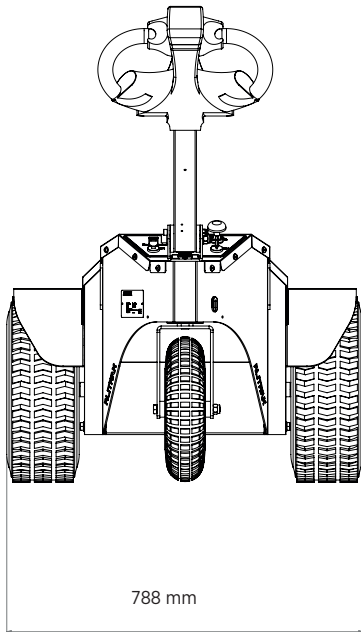

410 x 166 mm

24/7 Sales & Service Agent

1300 763 444

www.spacepac.com.au

ZERO EMISSIONS

Made in Europe

- Adjustable height handle to suit all operators
- Folding handle to reduce transport size and costs.
- The TT-900 is easily manoeuvred and can be used on uneven terrain
- The design allows for pushing or pulling and comes with a standard centre connection post
- With the addition of the optional front pin attachment, trailer ball accessory or the waste container connector, the TT-900 can handle many tasks.
- Other options are solid, non-marking tires and Flashing Safety Lights.

DIMENSIONS

Lead Acid Traction Batteries	2 x 75 AH 24 Volt @ 5 h
2000 Charge-Lifecycle. Optional Gel Batteries 1000 Charge-Lifecycle	
Battery recharging time	5 to 8 hours
Parking brake	Electromagnetic with the possibility of release
Machine Weight	140 kg
Driving Wheels Diameter	410 x 166mm
Part Number	# TT-900 (see page 2 for options)