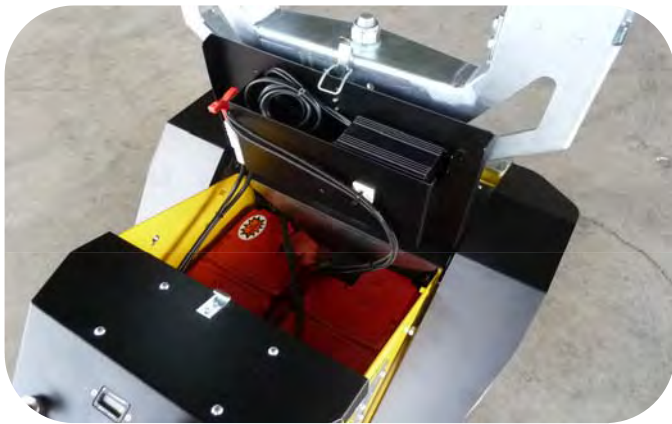

Alitrak TT900 Standard Features

TT900 complete with batteries and charger